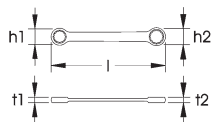

120-...

DOUBLE-ENDED RING SPANNER, STRAIGHT

- flat and straight pattern
- thin-walled heads
- matt chrome plated
- ELORA-Chrome-Vanadium 31CrV3 / 1.2208
- Ausführung nach DIN 837, Form B, ISO 3318, ISO 1085

02

Code	Number	h1 mm	h2 mm	t1 mm	t2 mm	l/mm	Pieces	Weight/g	Code	Number	h1 mm	h2 mm	t1 mm	t2 mm	l/mm	Pieces	Weight/g
0120006071000	120-6x7	10,0	11,0	4,0	4,0	100	12	11	0120018211000	120-18x21	30,0	33,0	10,0	10,0	200	6	116
0120008091000	120-8x9	13,0	14,5	4,5	4,5	115	12	16	0120020221000	120-20x22	30,0	33,0	10,0	10,0	200	6	116
0120010111000	120-10x11	15,0	17,0	6,0	6,0	125	12	26	0120021221000	120-21x22	32,0	34,0	10,5	10,5	215	6	140
0120012131000	120-12x13	18,5	20,0	7,0	7,0	140	12	37	0120021231000	120-21x23	32,0	34,0	10,5	10,5	215	6	140
0120012141000	120-12x14	18,5	20,0	7,0	7,0	140	12	37	0120022241000	120-22x24	32,0	34,0	11,5	11,5	215	6	140
0120013161000	120-13x16	20,5	25,0	8,0	8,0	170	12	70	0120024261000	120-24x26	35,0	39,0	11,5	11,5	240	6	200
0120014151000	120-14x15	21,0	22,0	7,5	7,5	155	12	70	0120024271000	120-24x27	35,0	39,0	11,5	11,5	240	6	205
0120016171000	120-16x17	24,0	25,0	8,0	8,0	170	12	70	0120025281000	120-25x28	37,0	41,0	12,5	12,5	265	6	215
0120016181000	120-16x18	24,0	25,0	8,0	8,0	170	12	70	0120030321000	120-30x32	44,0	46,0	13,0	13,0	285	6	290
0120017191000	120-17x19	27,0	28,5	9,0	9,0	185	6	90	0120036411000	120-36x41	51,0	58,0	15,0	15,0	390	3	515
0120018191000	120-18x19	27,0	28,5	9,0	9,0	185	6	90									

120S-...

DOUBLE-ENDED RING SPANNER SET, STRAIGHT

- carton box packed
- flat and straight pattern
- thin-walled heads
- matt chrome plated
- Chrome-Vanadium 31CrV3 / 1.2208
- according to DIN 837, Form B, ISO 3318, ISO 1085